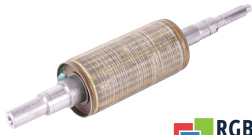

MAC071C-0-GS-4-C/095-B-0/WI517LX/S001 INDRAMAT ROTOR

Used INDRAMAT MAC071C-0-GS-4-C/095-B-0/WI517LX/S001 ROTOR
 Tested and cleaned.
 24 months guarantee
 Dedicated courier
 Delivery across Europe even in 24h